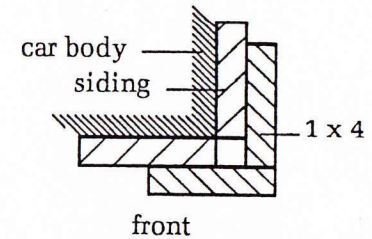

Earlier Style Door

1 x 4 Board and Batten Siding, 11 1/2" on center, front and rear, 12" o.c. on sides, painted white.

12

# SUMMIT

Summit, CA  
Freight House

Scale: HO 1:87.1

1906-1962

Drawing by Rick Blanchard

Roof overhangs 4" all around

Composition tarpaper roof

Corners are two 1 x 4s, lapped.