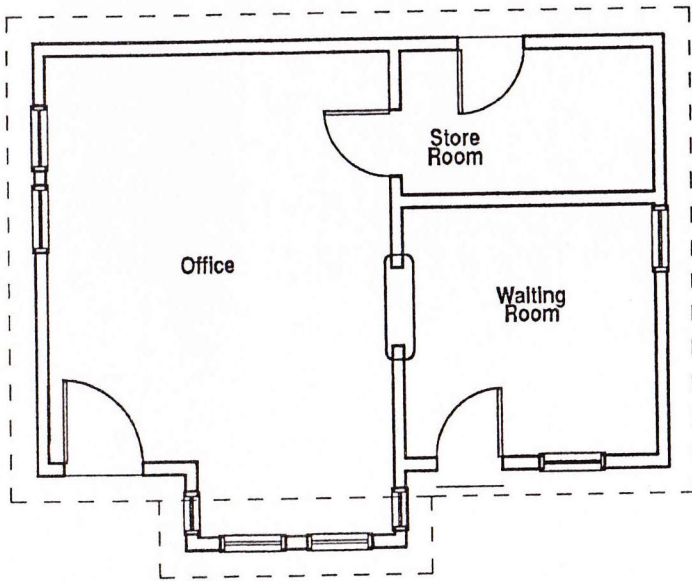

SUMMIT

Summit, CA
ATSF Depot

Scale: HO 1:87.1

1940-1952
Pre 1959

(1) *(Roof changed 1952)*

Drawing by Rick Blanchard

[A]

[A]

centerline
signal mast [A]

Front View

Left Side View

Rear View

Right Side View