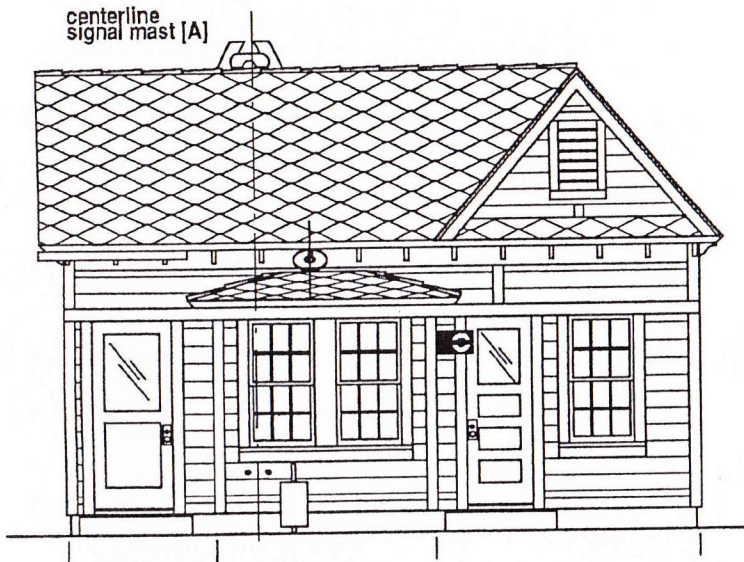

SUMMIT

Summit, CA
ATSF Depot

Scale: HO 1:87.1

1940-1952
Pre 1959

(1) *(Roof changed 1952)*

Drawing by Rick Blanchard

[A]

[A]

centerline
signal mast [A]

Front View

Left Side View

Rear View

Right Side View