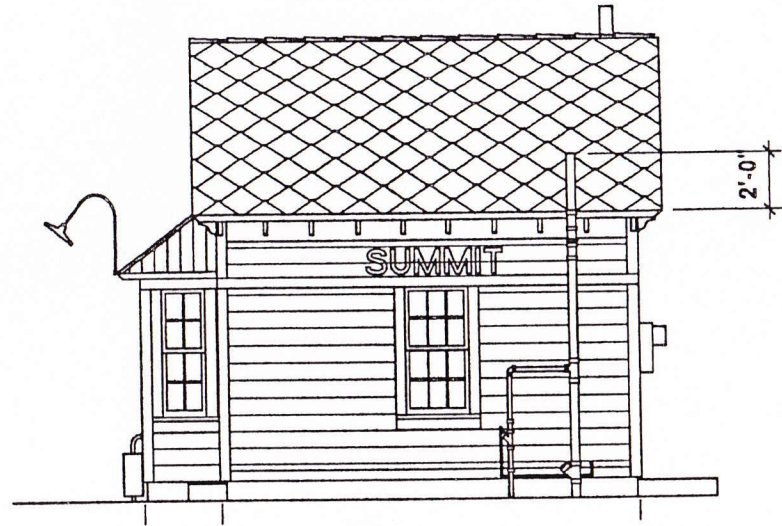

SUMMIT

Summit, CA
ATSF Depot

Scale: HO 1:87.1

1940-1952
Pre 1959

(1) *(Roof changed 1952)*

Drawing by Rick Blanchard

[A]

[A]

centerline
signal mast [A]

Front View

Left Side View

Rear View

Right Side View