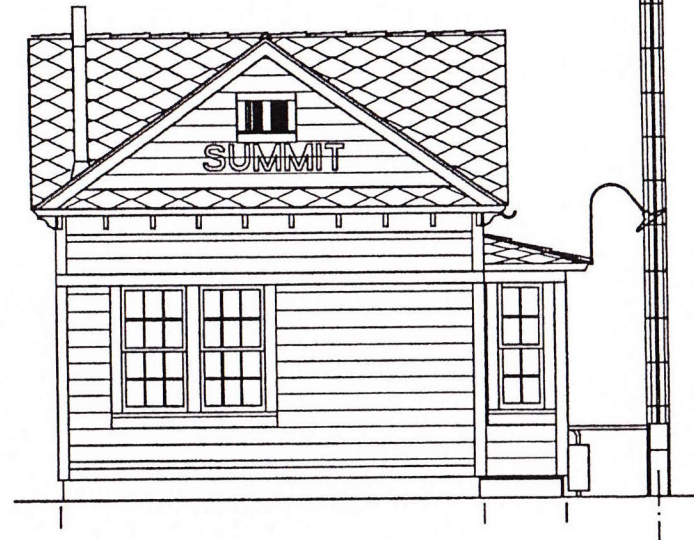

SUMMIT

Summit, CA
ATSF Depot

Scale: HO 1:87.1

1940-1952
Pre 1959

(1) *(Roof changed 1952)*

Drawing by Rick Blanchard

[A]

[A]

centerline
signal mast [A]

Front View

Left Side View

Rear View

Right Side View