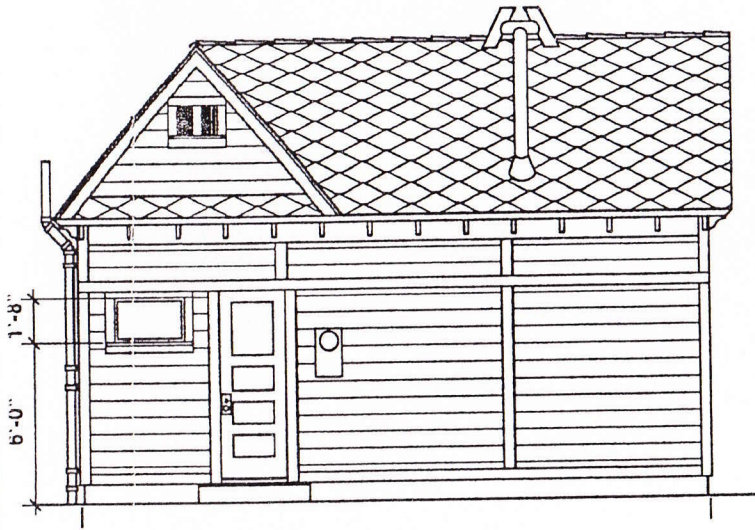

SUMMIT

Summit, CA
ATSF Depot

Scale: HO 1:87.1

1940-1952
Pre 1959

(1) *(Roof changed 1952)*

Drawing by Rick Blanchard

[A]

[A]

centerline
signal mast [A]

Front View

Left Side View

Rear View

Right Side View